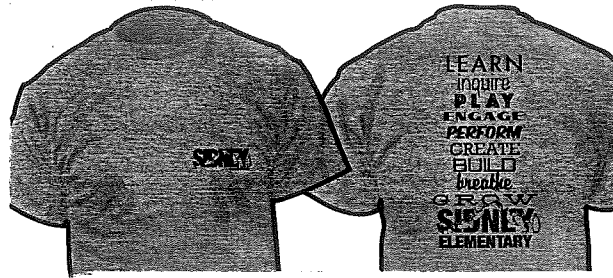

2281 Henry Ave. Sidney, BC V8L 2A8
 Phone: 250-656-3958
 Website: <https://sidney.sd63.bc.ca>

November 8, 2017

Dear Parent/Guardian:

We have newly designed Sidney BEE clothing for purchase with delivery in time for Christmas! There are various colours to choose from available in either a Gildan brand t-shirt, pullover hooded sweatshirt or zipper hooded sweatshirt.